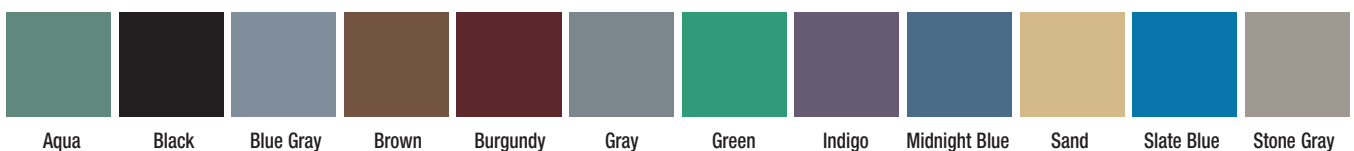

**10 Year  
Factory Warranty**

29H x 42W x 42D

Game Top

PLAIN TOP	GAME TOP	SIZE	COLOR
66750AQ	66750AQGT	42" Square	Aqua
66750BK	66750BKGT	42" Square	Black
66750BG	66750BGGT	42" Square	Blue Gray
66750BN	66750BNGT	42" Square	Brown
66750BY	66750BYGT	42" Square	Burgundy
66750GY	66750GYGT	42" Square	Gray
66750GN	66750GNGT	42" Square	Green
66750IG	66750IGGT	42" Square	Indigo
66750MB	66750MBGT	42" Square	Midnight Blue
66750SD	66750SDGT	42" Square	Sand
66750SB	66750SBGT	42" Square	Slate Blue
66750SG	66750SGGT	42" Square	Stone Gray

The Endurance™ 42" Square Top Table  
Shown with the RazorBack Chair

Available in

Custom colors available upon request. Call Cortech for details.