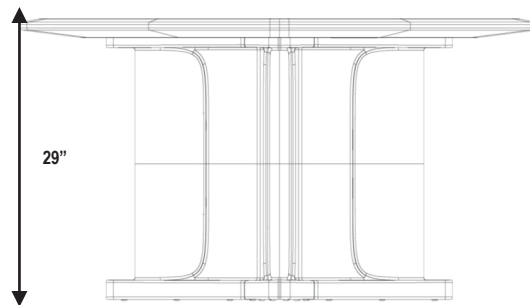

OVERVIEW

The Endurance™ 42" Square Table is ideal for food service and all recreational applications. **Manufactured to ISO Quality Standards in the USA.**

FABRICATION/MATERIAL

Table top and legs are made with durable, one piece, rotationally molded design for increased strength. Constructed of high impact polyethylene. Flame Retardant (as shown passes Cal 133). Test reports available upon request.

COLOR Black, Blue Gray, Brown, Burgundy, Gray, Green, Sand and Slate Blue. Custom colors available upon request.

WEIGHT 55 lbs

OPTIONS Plain Top and Game Top.

ASSEMBLY The legs affix to the table top with tamper resistant screws. Hardware bit size: T40. Can be bolted to the floor via concealed pilot holes with our exclusive Sabre Mount System.

WARRANTY 10 Year Factory Warranty.

MAINTENANCE Easy to clean, sanitize & maintain.

FRONT